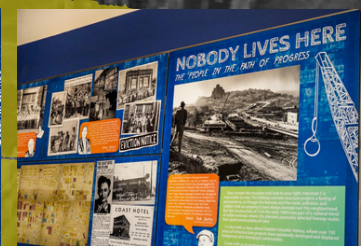

*This exhibit is separate from the screenings & panel previously listed. Free with registration.